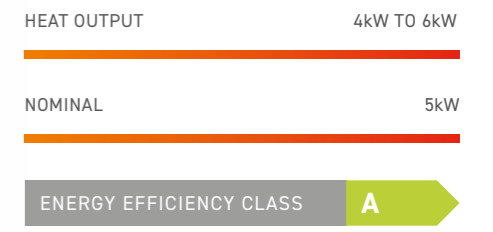

ASPECT 4 DOUBLE SIDED / STAINLESS STEEL HANDLE