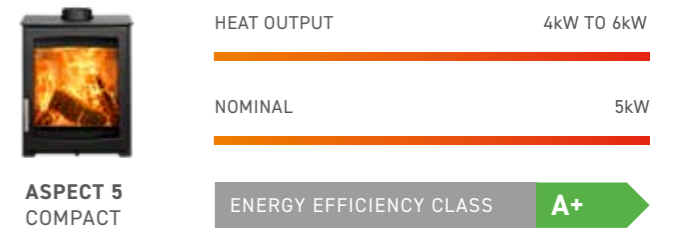

aspect 5

PARKRAY CONTEMPORARY

HIGHLY CONTROLLABLE, THE ASPECT 5 SERIES CAN CHANGE FROM A HIGH TO LOW OUTPUT IN A MATTER OF SECONDS.

Even with their generous maximum outputs, these stoves have impressively low CO emissions, which means you can keep warm whilst being environmentally friendly.

- 5X LESS SMOKE
- DEFRA APPROVED
- NO AIR BRICK REQUIRED
- 5" FLUE COLLAR
- TRIPLEBURN® TECHNOLOGY
- HOT AIRWASH SYSTEM
- LARGE VIEWING WINDOW
- GRATE KIT OPTION
- HANDLE OPTIONS: BLACK CHROME AND STAINLESS STEEL