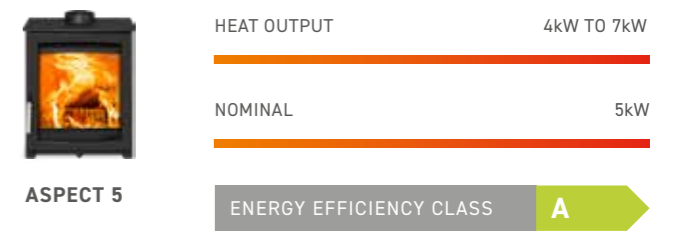

aspect 5

PARKRAY CONTEMPORARY

HIGHLY CONTROLLABLE, THE ASPECT 5 SERIES CAN CHANGE FROM A HIGH TO LOW OUTPUT IN A MATTER OF SECONDS.

Even with their generous maximum outputs, these stoves have impressively low CO emissions, which means you can keep warm whilst being environmentally friendly.

- 5X LESS SMOKE
- DEFRA APPROVED
- NO AIR BRICK REQUIRED
- 5" FLUE COLLAR
- TRIPLEBURN® TECHNOLOGY
- HOT AIRWASH SYSTEM
- LARGE VIEWING WINDOW
- GRATE KIT OPTION
- HANDLE OPTIONS: BLACK CHROME AND STAINLESS STEEL