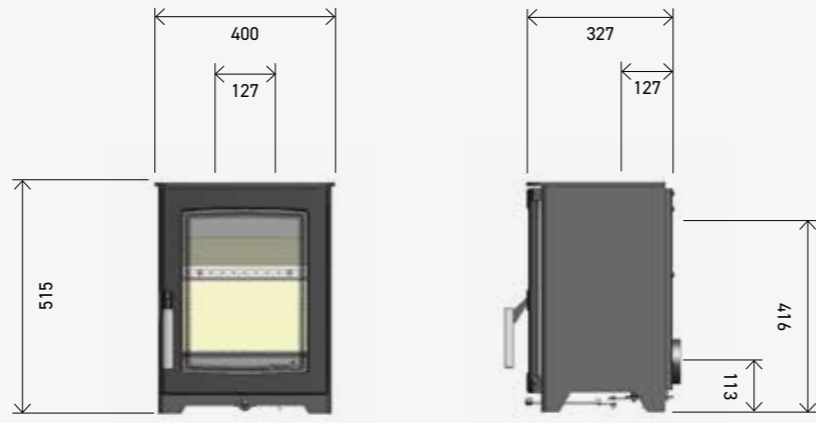

ASPECT 4
COMPACT

4C

ASPECT 5