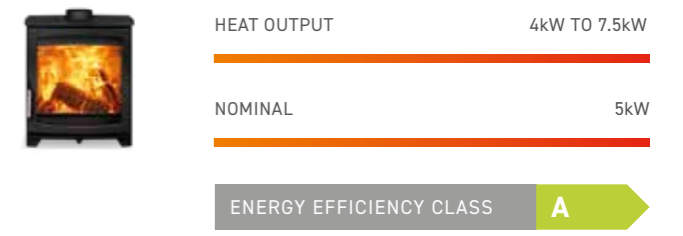

aspect 6

PARKRAY CONTEMPORARY

THE ASPECT 6 OFFERS A TRULY MESMERISING VIEW OF THE FLAMES, MAKING AN ALLURING CENTREPIECE IN ANY ROOM.

Combining looks, controllability and high efficiency, the Aspect 6 is an excellent addition to any home. This stove boasts our famous Tripleburn® technology and offers a generous output of up to 7.5kW, making it an impressive all-rounder.

- 5X LESS SMOKE
- DEFRA APPROVED
- NO AIR BRICK REQUIRED
- 5" FLUE COLLAR
- TRIPLEBURN® TECHNOLOGY
- HOT AIRWASH SYSTEM
- LARGE VIEWING WINDOW
- GRATE KIT OPTION
- HANDLE OPTIONS: BLACK CHROME AND STAINLESS STEEL