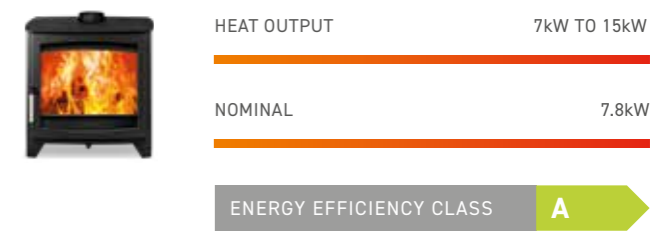

BRING YOUR HOME ALIVE WITH THE GLOW OF THE ASPECT 14 AND ITS TOASTY OUTPUT OF UP TO 15KW.

Great for heating larger family rooms, the Aspect 14 offers all the ambiance of a real fire, along with powerful Tripleburn® technology. This contemporary stove burns beautifully, and comes with two handle options to suit any interior.

- 5X LESS SMOKE
- DEFRA APPROVED
- 5" FLUE COLLAR
- TRIPLEBURN® TECHNOLOGY
- HOT AIRWASH SYSTEM
- LARGE VIEWING WINDOW
- GRATE KIT OPTION
- HANDLE OPTIONS: BLACK CHROME AND STAINLESS STEEL