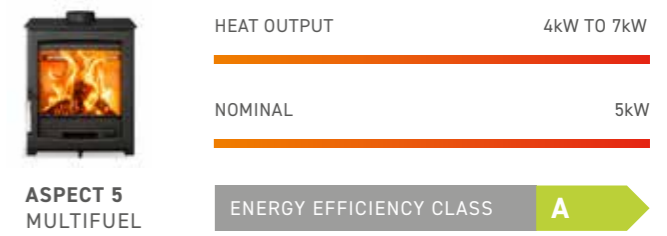

aspect 5

MULTIFUEL

PARKRAY CONTEMPORARY

THE REDESIGNED ASPECT 5 MULTIFUEL STOVE SHOWCASES INNOVATIVE ENGINEERING FOR SUPERIOR BURNING EFFICIENCY.

Its advanced airflow system optimises combustion, enabling effective multifuel burning while enhancing heat output and ensuring a cleaner burn.

With consistent temperature control and improved efficiency, it's an ideal choice for performance and eco-conscious heating.

- 5 X LESS SMOKE
- DEFRA APPROVED
- NO AIR BRICK REQUIRED
- 5" FLUE COLLAR
- TRIPLEBURN TECH
- HOT AIR WASH
- LARGE VIEWING WINDOW
- HANDLES OPTIONS: BLACK CHROME AND STAINLESS STEEL