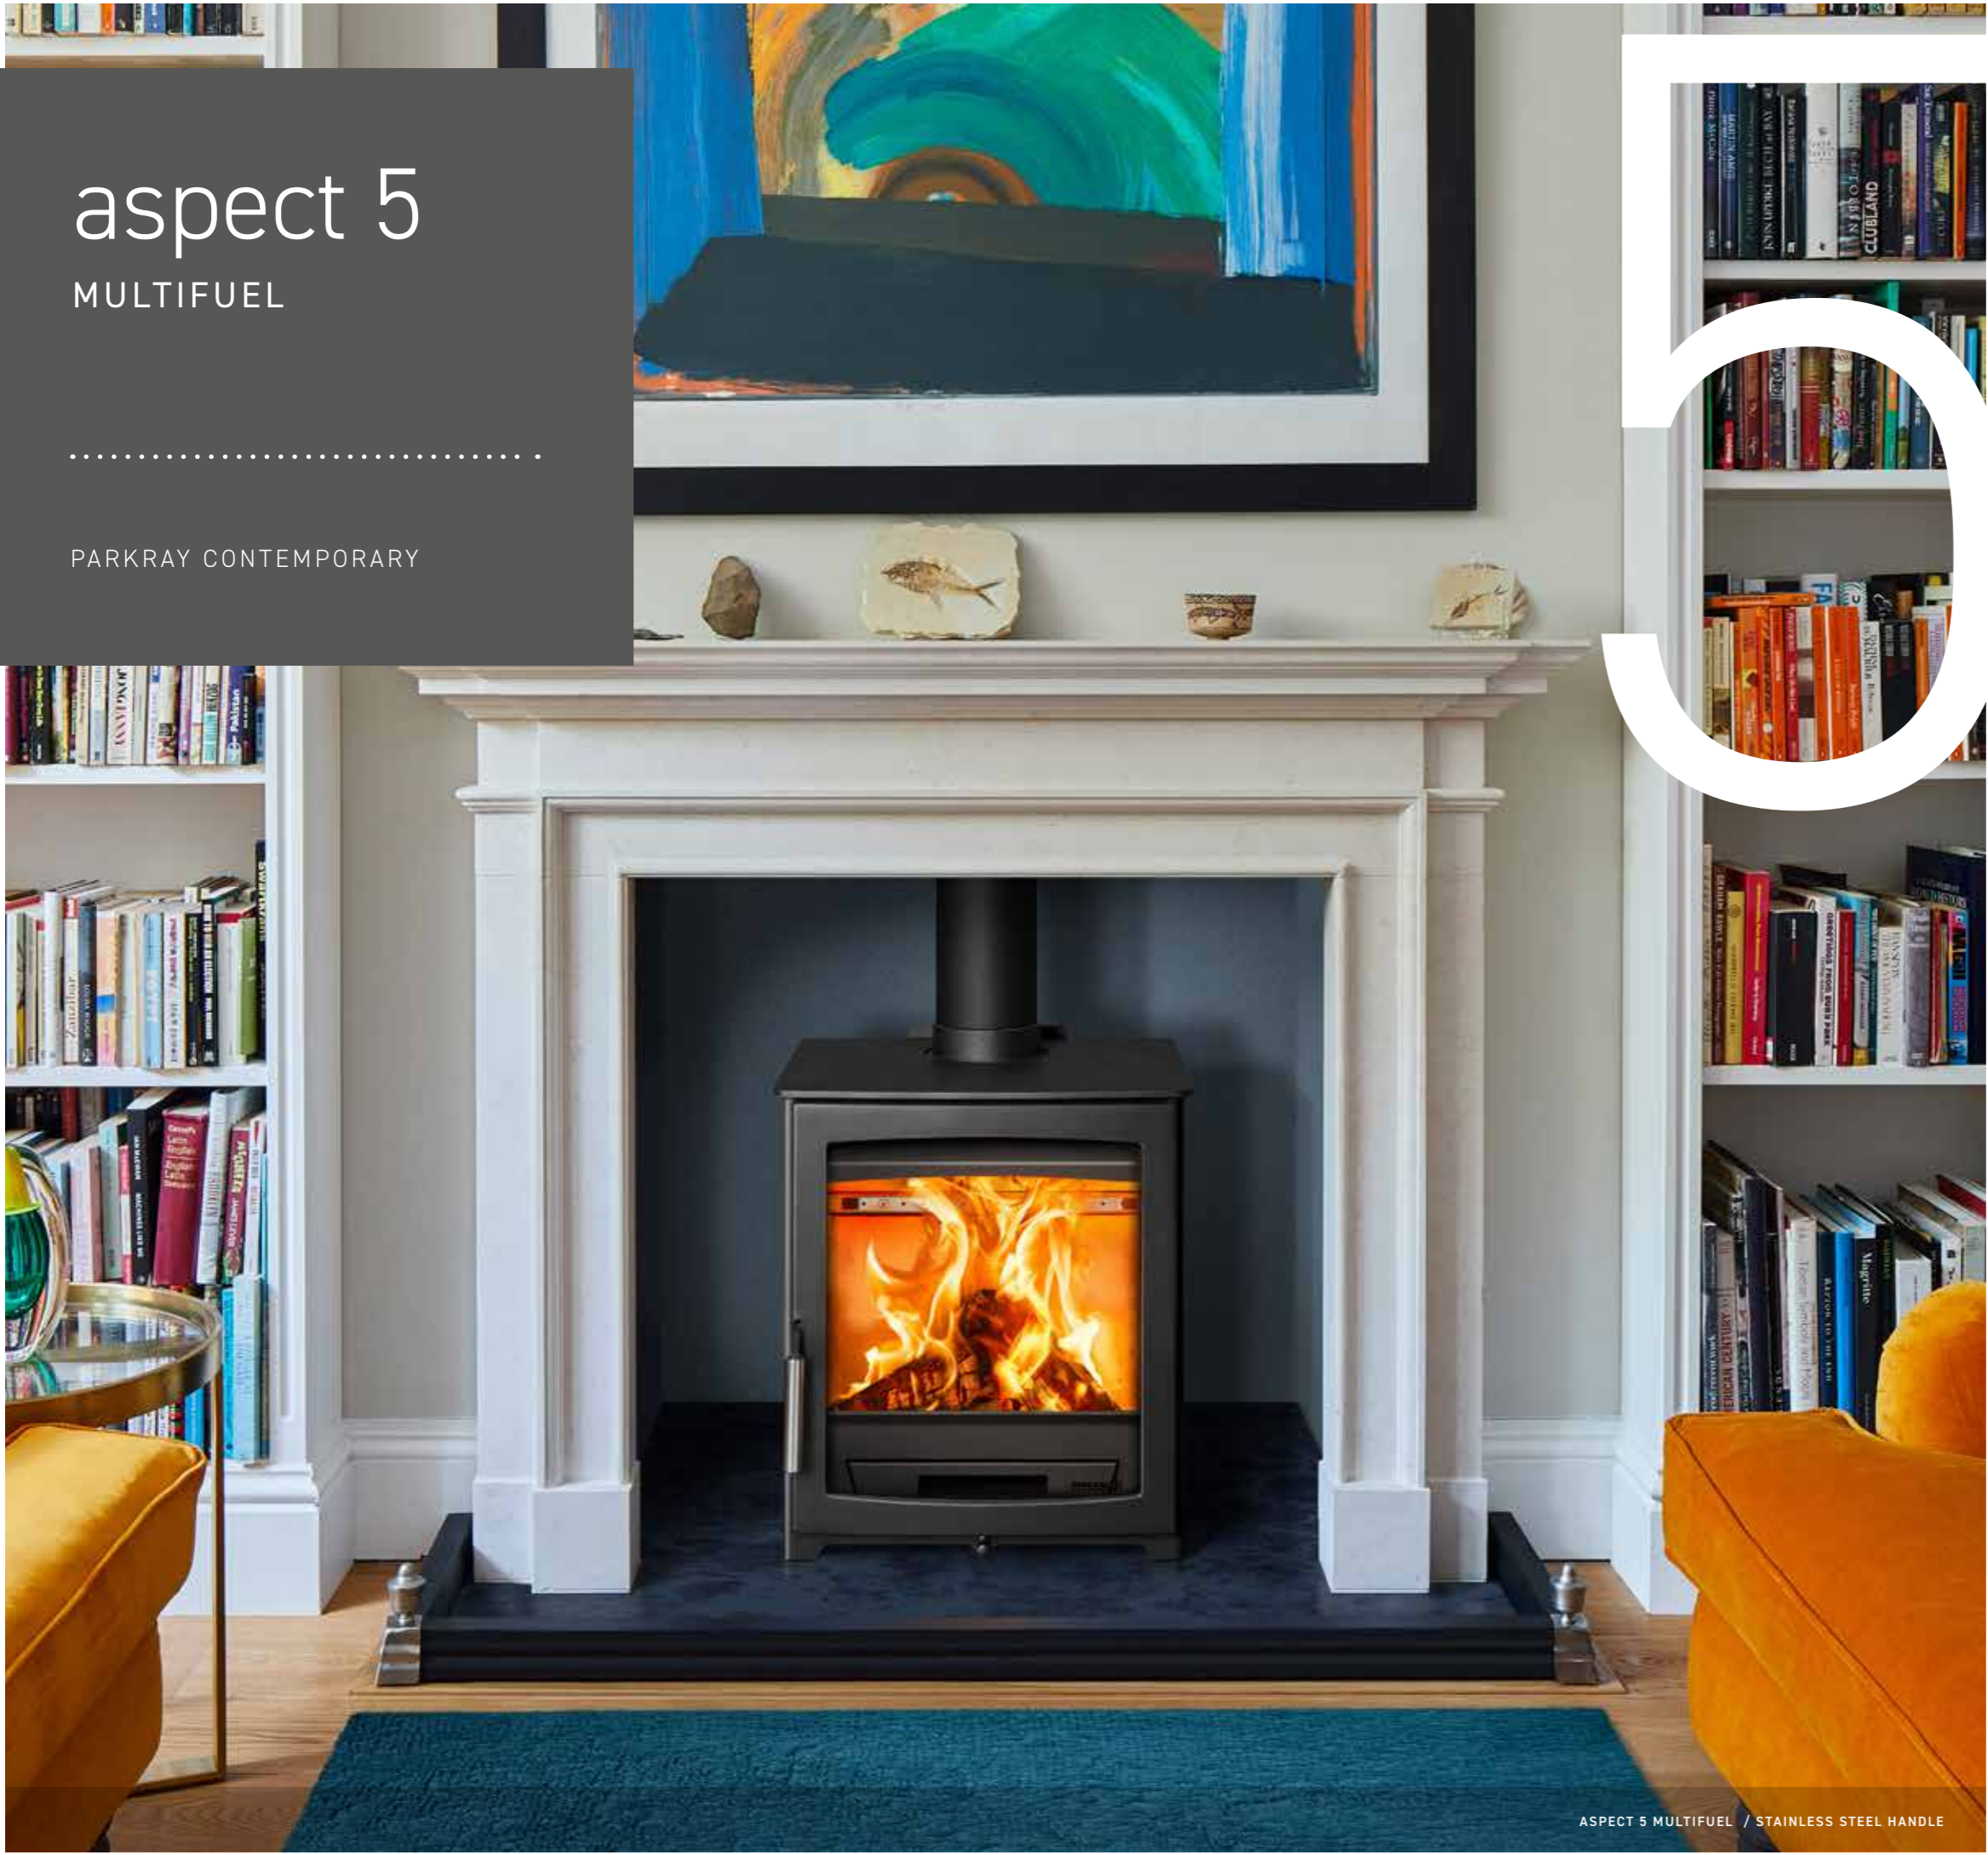

ASPECT 5 MULTIFUEL / STAINLESS STEEL HANDLE

aspect 5

MULTIFUEL

PARKRAY CONTEMPORARY

THE REDESIGNED ASPECT 5 MULTIFUEL STOVE SHOWCASES INNOVATIVE ENGINEERING FOR SUPERIOR BURNING EFFICIENCY.

Its advanced airflow system optimises combustion, enabling effective multifuel burning while enhancing heat output and ensuring a cleaner burn.

With consistent temperature control and improved efficiency, it's an ideal choice for performance and eco-conscious heating.

- 5 X LESS SMOKE
- DEFRA APPROVED
- NO AIR BRICK REQUIRED
- 5" FLUE COLLAR
- TRIPLEBURN TECH
- HOT AIR WASH
- LARGE VIEWING WINDOW
- HANDLES OPTIONS: BLACK CHROME AND STAINLESS STEEL