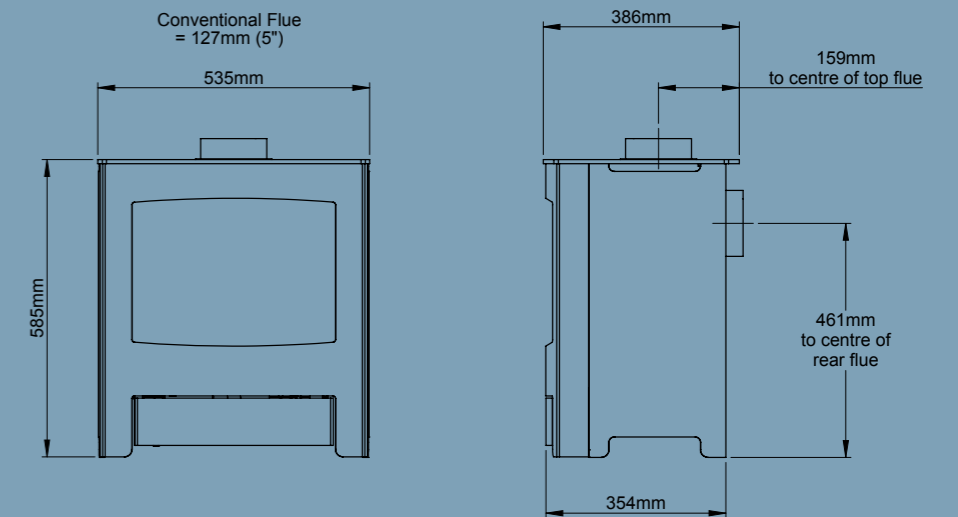

Low canopy with plain double doors and log fuel bed.