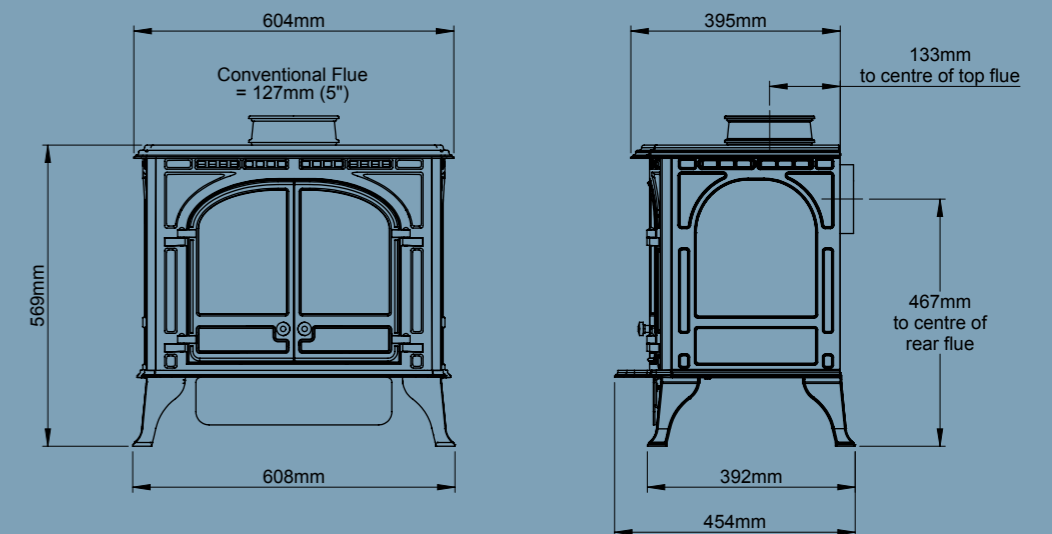

Low canopy with log fuel bed and contemporary 'D' door option.