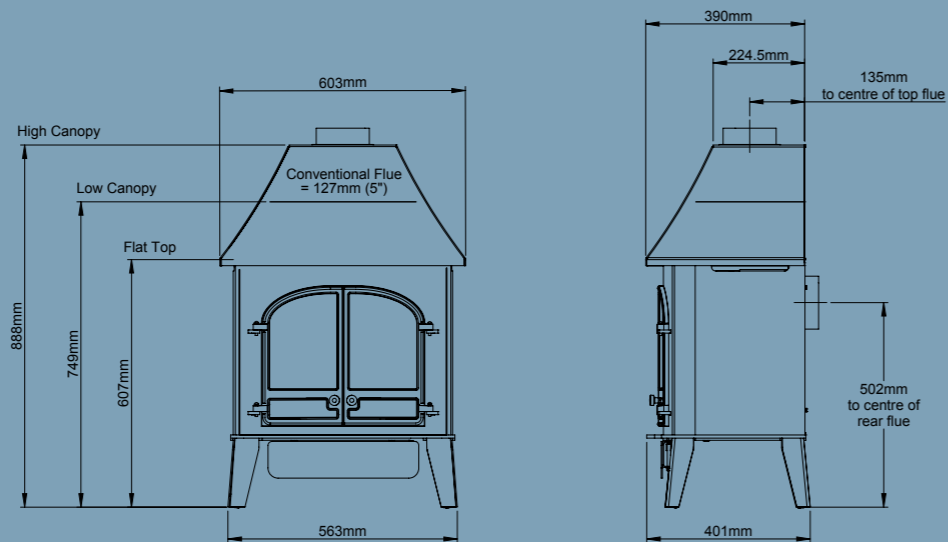

Efficiency

72%

Energy efficiency class: **E**

Heat Inputs/Outputs

Conventional Flue
Max Heat Input = **6.5kW**
Max Heat Output = **4.8kW**

Efficiency

72%

Energy efficiency class: **E**