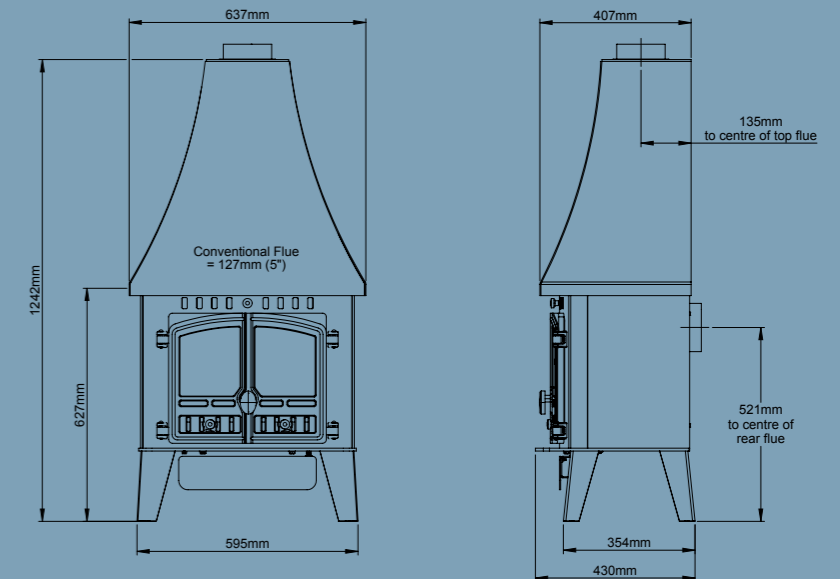

Low canopy with optional crossed doors, and coal fuel bed.

Standard Options

Flat top	✓
Double crossed doors	✓
Random coal effect	✓
Manual control	✓